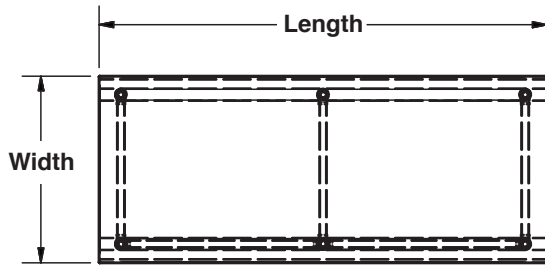

Open Base Flat Top Work Table continued

Stainless Steel Work Tables

Use your smart phone to scan the above QR code to visit our website:
www.bk-resources.com

PRODUCT DATA SHEET

RESOURCES