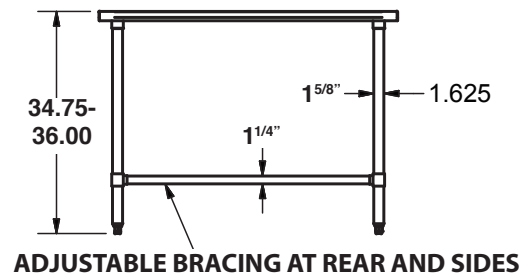

Open Base Flat Top Work Table continued

Stainless Steel Work Tables

Use your smart phone to scan the above QR code to visit our website:
www.bk-resources.com

PRODUCT DATA SHEET

RESOURCES