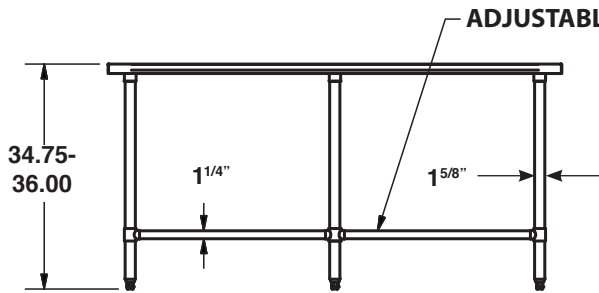

Open Base Flat Top Work Table continued

Stainless Steel Work Tables

Use your smart phone to scan the above QR code to visit our website:
www.bk-resources.com

PRODUCT DATA SHEET

RESOURCES