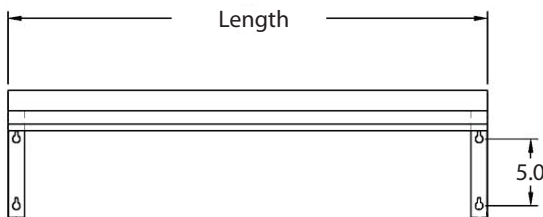

Material:

BKWS Series: Premium Wall Shelves

- T-304 18 ga. Stainless Steel

BKWSE Series: Economy Wall Shelves

- T-430 18 ga. Stainless Steel

BKWS Series: Premium T-304 Wall Shelves

BKWSE Series: Economy T-403 Wall Shelves

Length	T-304 S/S 12" Width	Product Weight (lbs)	T-304 S/S 16" Width	Product Weight (lbs)	T-430 S/S 12" Width	Product Weight (lbs)	T-430 S/S 16" Width	Product Weight (lbs)	# of Support Brackets
24"	BKWS-1224	9.00	BKWS-1624	12.00	BKWSE-1224	8.00	BKWSE-1624	11.50	2
30/32"	BKWS-1230	10.00	BKWS-1630	13.00	BKWSE-1232	10.00	BKWSE-1632	13.50	2
36"	BKWS-1236	11.50	BKWS-1636	15.00	BKWSE-1236	11.00	BKWSE-1636	14.50	2
48"	BKWS-1248	13.00	BKWS-1648	18.00	BKWSE-1248	13.50	BKWSE-1648	26.00	2
60"	BKWS-1260	17.00	BKWS-1660	21.00	BKWSE-1260	17.00	BKWSE-1660	24.00	2
72"	BKWS-1272	21.00	BKWS-1672	27.00	BKWSE-1272	21.00	BKWSE-1672	27.00	3
84"	BKWS-1284	23.00	BKWS-1684	29.00	BKWSE-1284	23.00	BKWSE-1684	30.00	3
96"	BKWS-1296	26.00	BKWS-1696	34.00	BKWSE-1296	26.00	BKWSE-1696	39.00	3

12" Depth Dimensions

16" Depth Dimensions