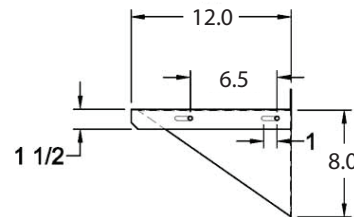

Length	T-304 S/S 12" Width	Product Weight (lbs)	T-304 S/S 16" Width	Product Weight (lbs)	T-430 S/S 12" Width	Product Weight (lbs)	T-430 S/S 16" Width	Product Weight (lbs)	# of Support Brackets
24"	BKWS-1224	9.00	BKWS-1624	12.00	BKWSE-1224	8.00	BKWSE-1624	11.50	2
30/32"	BKWS-1230	10.00	BKWS-1630	13.00	BKWSE-1232	10.00	BKWSE-1632	13.50	2
36"	BKWS-1236	11.50	BKWS-1636	15.00	BKWSE-1236	11.00	BKWSE-1636	14.50	2
48"	BKWS-1248	13.00	BKWS-1648	18.00	BKWSE-1248	13.50	BKWSE-1648	26.00	2
60"	BKWS-1260	17.00	BKWS-1660	21.00	BKWSE-1260	17.00	BKWSE-1660	24.00	2
72"	BKWS-1272	21.00	BKWS-1672	27.00	BKWSE-1272	21.00	BKWSE-1672	27.00	3
84"	BKWS-1284	23.00	BKWS-1684	29.00	BKWSE-1284	23.00	BKWSE-1684	30.00	3
96"	BKWS-1296	26.00	BKWS-1696	34.00	BKWSE-1296	26.00	BKWSE-1696	39.00	3

12" Depth Dimensions

16" Depth Dimensions